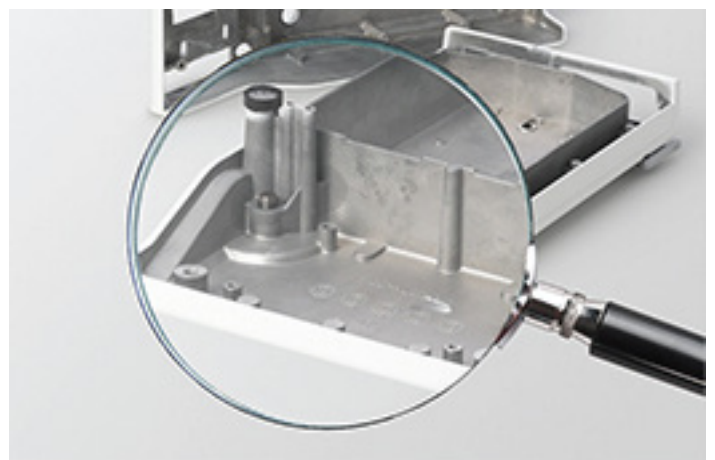

Glove Mode – Protect Yourself and Others

Our MS-TS balances have features to provide additional user safety. With the function Glove Mode activated, the touch screen becomes easier to navigate when wearing gloves. This is especially important in the current situation, where users might want to protect themselves better by wearing gloves more regularly, to reduce the risk of spreading COVID-19 – especially when balances are shared.

Enjoy Performance and Durability

A robust, full metal housing makes MS-TS our best solution for the toughest conditions. This durable balance brings you the weighing accuracy you need today and tomorrow. Built-in quality assurance and programmable methods ensure high productivity and a quick ROI.