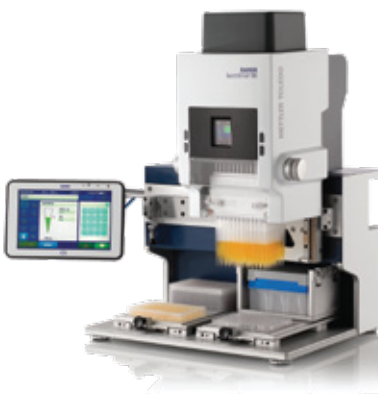

### Pipet-Lite XLS+ Multichannels

- 8- channel formats for volumes from 1 to 1200  $\mu$ L
- Fast easy tip mounting and progressive ejection
- Built-in tip ejector shock absorber reduces thumb stress
- Pipette's RFID tags can be queried for asset management
- LTS for consistent sample pick up on all channels

### BenchSmart 96

- Touch-screen tablet control
- Three interchangeable heads for versatility: 0.5 -1000  $\mu$ L volume ranges
- Basic, Advanced, Multi-dispense, Dilute and Reverse modes
- Equipped with LTS technology for perfect tip fit, low nozzle maintenance